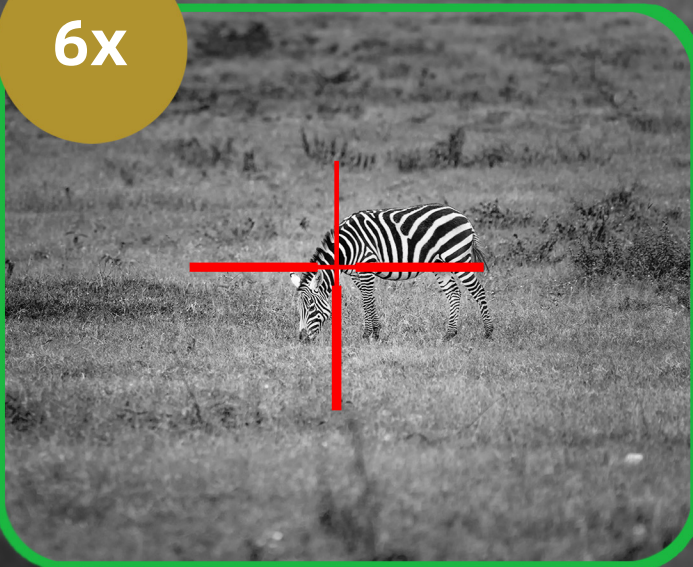

# LN-QE-RS50 IMAGE MAGNIFICATION

## 6x - 36x IMAGE MAGNIFICATION

(6x optical magnification / up to 36x variable digital zoom)

User can rotate the menu knob to adjust the zoom

6x

36x