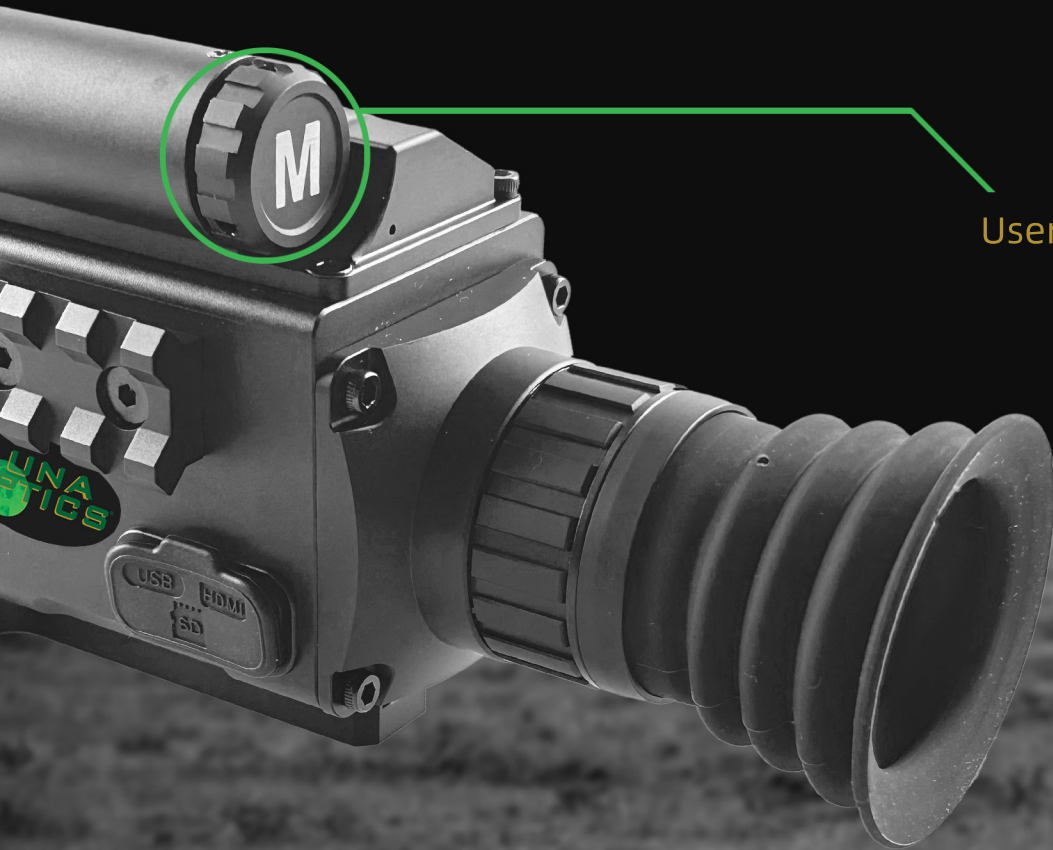

# LN-QE-RS50 IMAGE MAGNIFICATION

## 6x - 36x IMAGE MAGNIFICATION

(6x optical magnification / up to 36x variable digital zoom)

User can rotate the menu knob to adjust the zoom

6x

36x